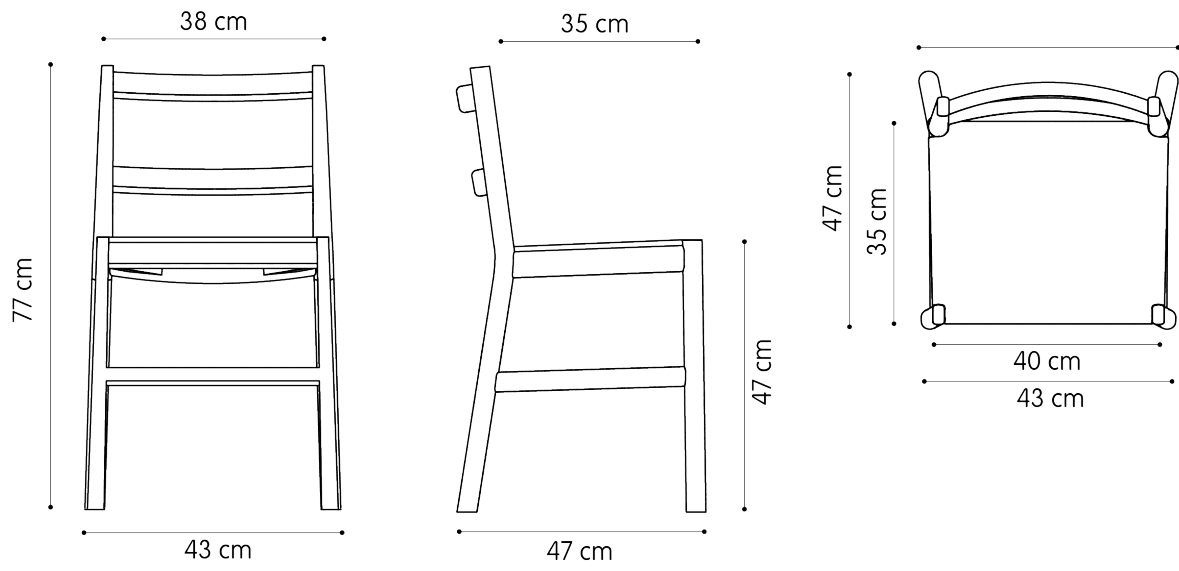

Art. 0020 / 0021