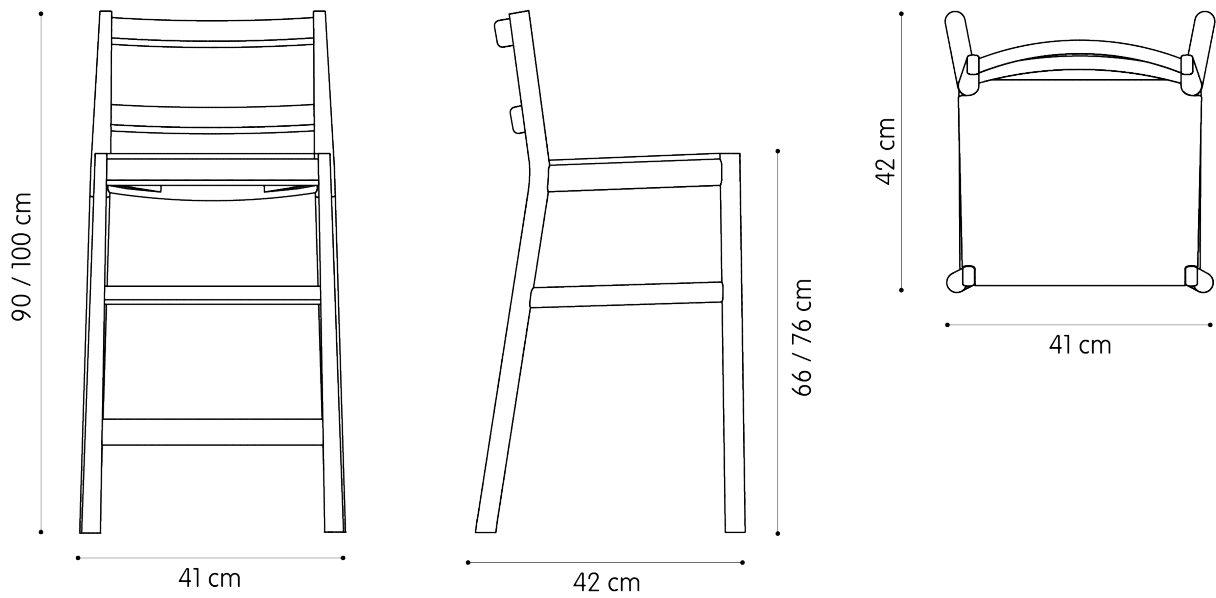

0029 – IN

DIMENSION

Height	90	100
Width	41	41
Depth	42	42
Sitting Height	66	76

FINISHING

Base	Solid Beech
Seat	Beech Multilayer - Thickness 12 mm
Back	Nylon Rope Weave
Padding Mat.	Beech Multilayer - Thickness 5 mm Foam Rubber - Thickness 1 cm Density ELAST 65 Kg/cu.m. - Fireproof

PACKING

Height	96
Width	46
Depth	66
Pieces for Pckg	2
Gross Weight	12
cu.m.	0.29

Art. 0020 / 0021

Art. 0022

Art. 0023

Art. 0024 - 0025

Art. 0026 - 0027

Art. 0028 - 0029