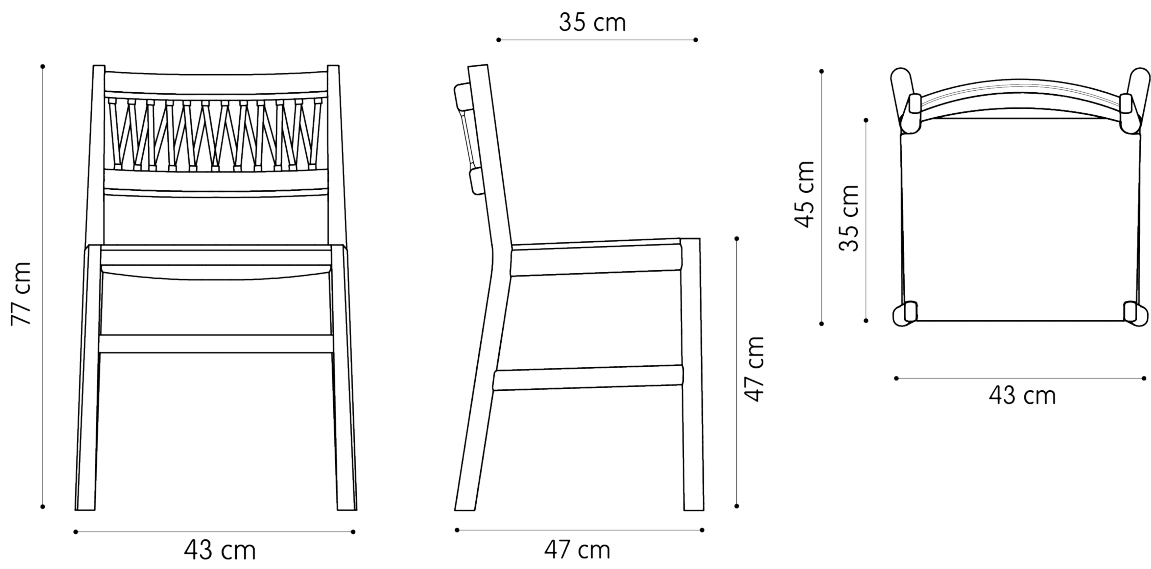

0029 – IN

DIMENSION

Height	90	100
Width	41	41
Depth	42	42
Sitting Height	66	76

FINISHING

Base	Solid Beech
Seat	Beech Multilayer - Thickness 12 mm
Back	Nylon Rope Weave
Padding Mat.	Beech Multilayer - Thickness 5 mm Foam Rubber - Thickness 1 cm Density ELAST 65 Kg/cu.m. - Fireproof

PACKING

Height	96
Width	46
Depth	66
Pieces for Pckg	2
Gross Weight	12
cu.m.	0.29

Art. 0020 / 0021

Art. 0022

Art. 0023

Art. 0024 - 0025

Art. 0026 - 0027

Art. 0028 - 0029