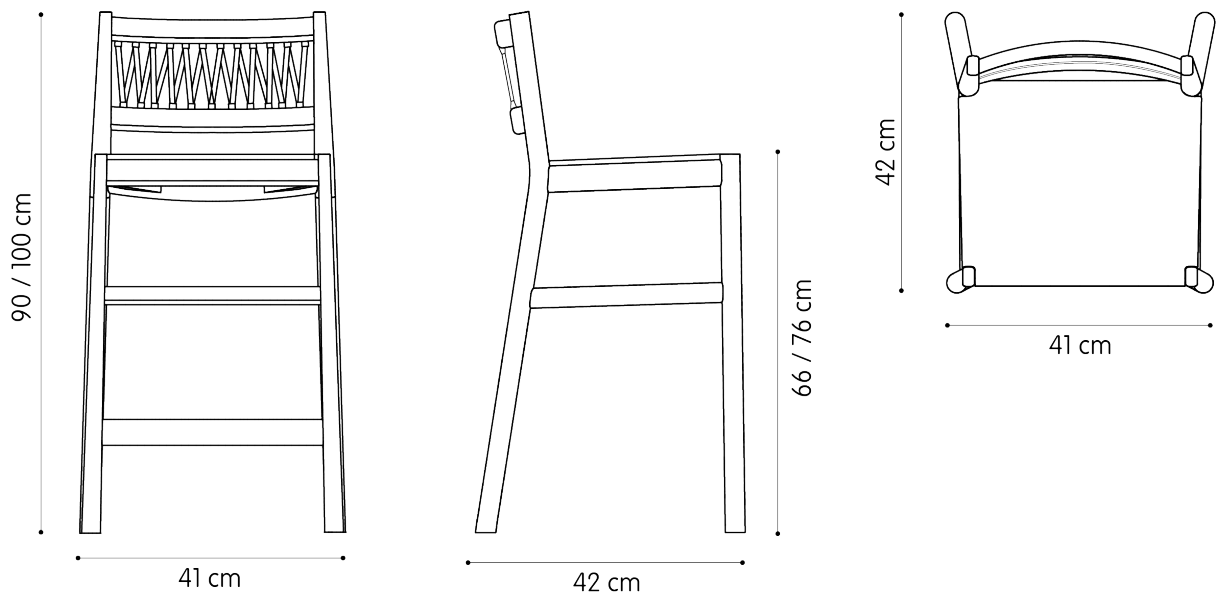

0029 – IN

DIMENSION

Height	90	100
Width	41	41
Depth	42	42
Sitting Height	66	76

FINISHING

Base	Solid Beech
Seat	Beech Multilayer - Thickness 12 mm
Back	Nylon Rope Weave
Padding Mat.	Beech Multilayer - Thickness 5 mm Foam Rubber - Thickness 1 cm Density ELAST 65 Kg/cu.m. - Fireproof

PACKING

Height	96
Width	46
Depth	66
Pieces for Pckg	2
Gross Weight	12
cu.m.	0.29

Art. 0020 / 0021

Art. 0022

Art. 0023

Art. 0024 - 0025

Art. 0026 - 0027

Art. 0028 - 0029