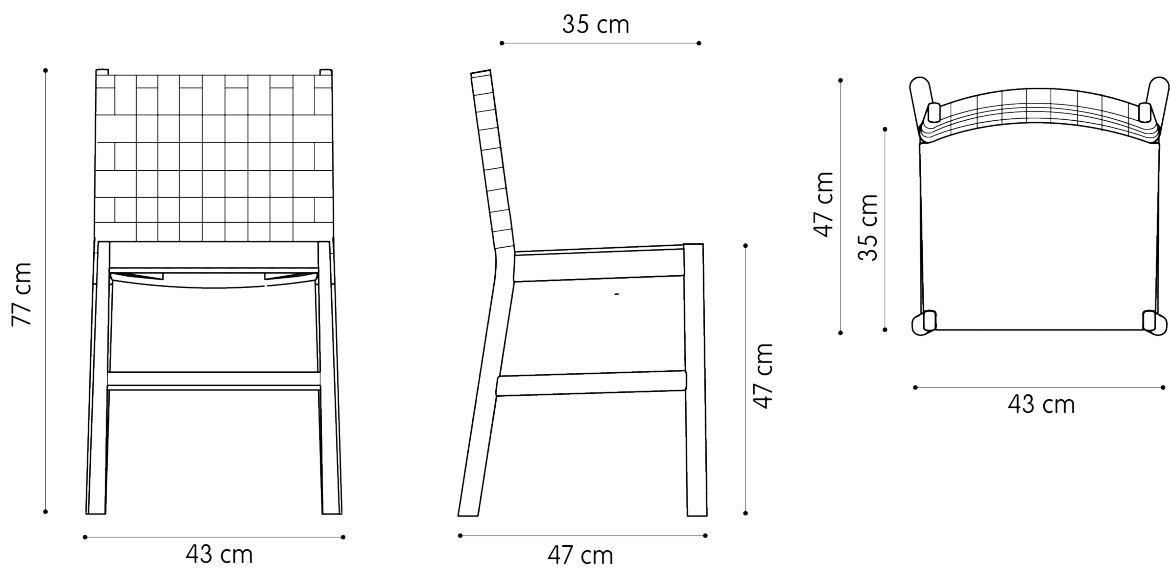

Art. 0020 / 0021

Art. 0022