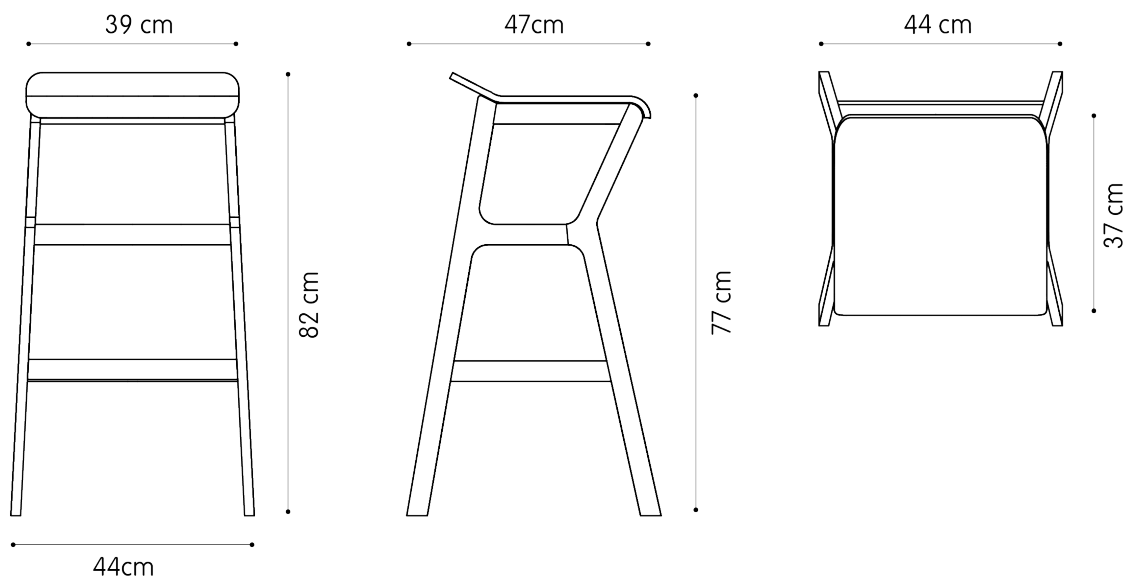

Art. 0010 / 0013 - 47

Art. 0011 / 0014 - 67

Art. 0012 / 0015 - 77