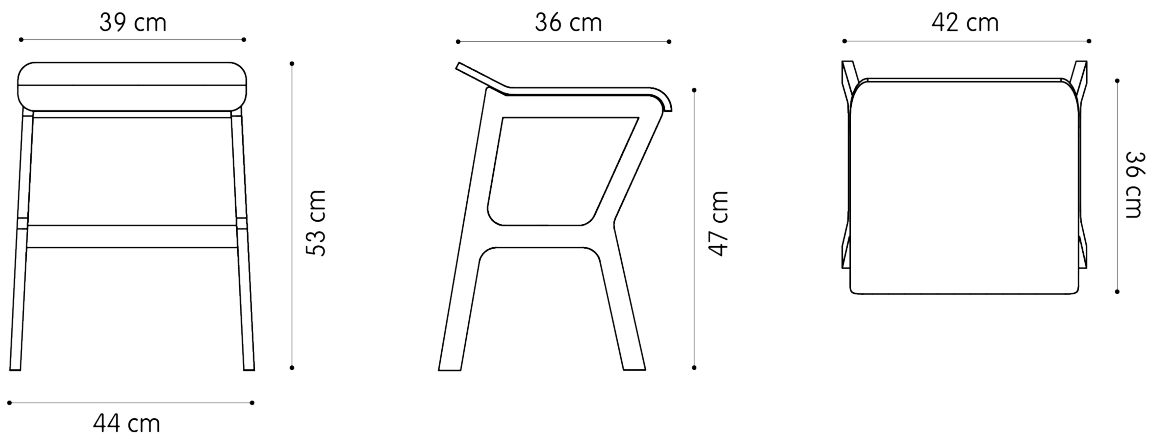

Art. 0010 / 0013 - 47

Art. 0011 / 0014 - 67