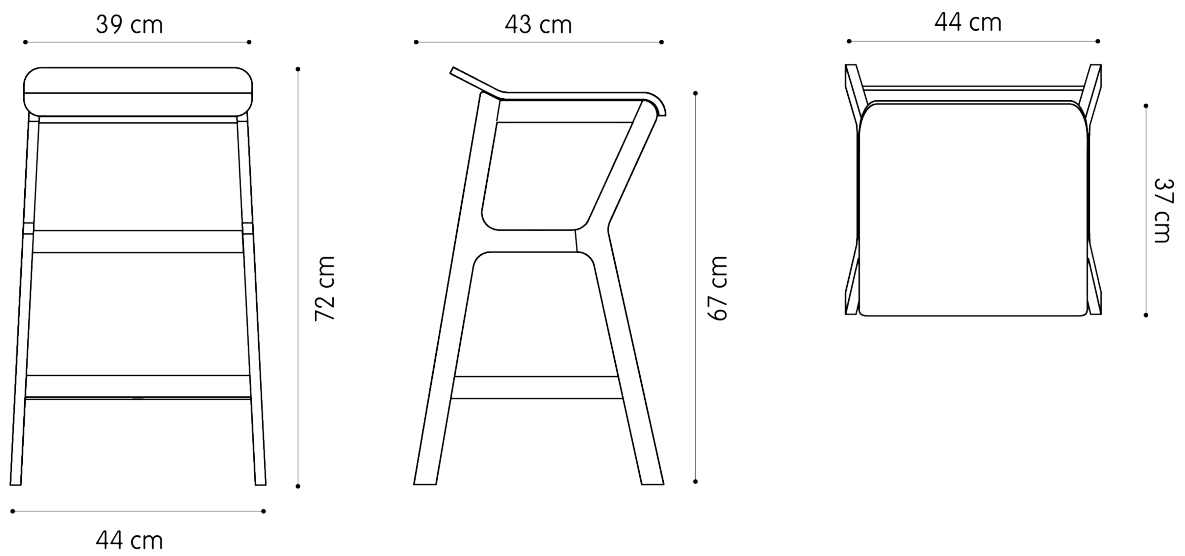

Art. 0012 / 0015 - 77